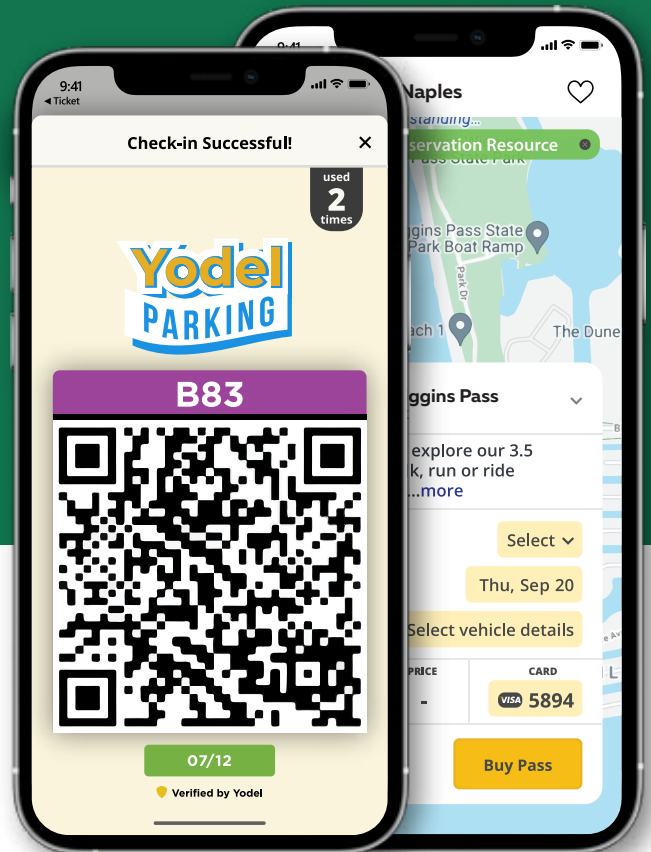

# Meet **Yodel**

## Self-Service Parking Platform

Save time and money while improving customer service with a simple, safe and secure platform trusted nationwide.

When you're on the go, Yodel makes it easy to find and pay for parking without running back to feed the meter. Even better, you can reserve spots ahead of time.