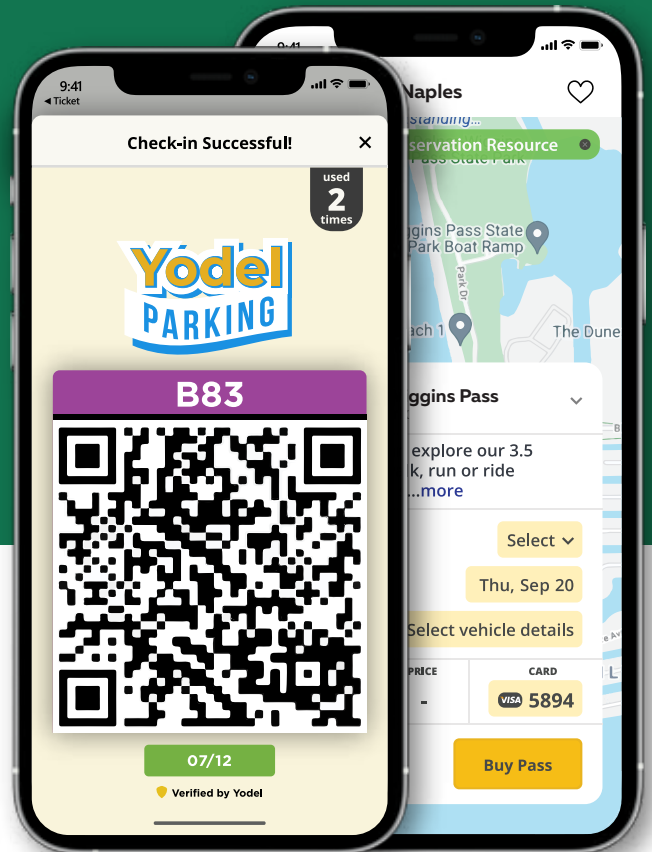

Meet **Yodel**

Self-Service Parking Platform

Save time and money while improving customer service with a simple, safe and secure platform trusted nationwide.

When you're on the go, Yodel makes it easy to find and pay for parking without running back to feed the meter. Even better, you can reserve spots ahead of time.

Built in LPR to validate payment status of vehicles.

Memberships

Supports memberships and any parking pass types you support.

Yodel Ecosystem - Engagement Platform

YODEL APP

For Visitors

- Self Service for hourly, daily and annual passes without entering personal details
- Check availability before buying a pass
- Digital Wallet Stores Passes Securely and in Offline Mode
- Store your preferred payment methods in the app